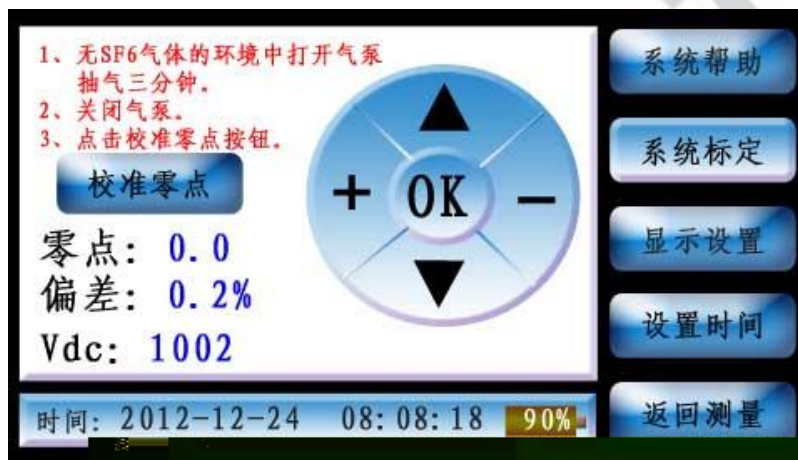

服务宗旨：快速响应，达到满意，超过期望

赫兹电力
HERTZ POWER

产品宗旨：技术领先，质量可靠，轻便易用

服务宗旨：快速响应，达到满意，超过期望

SF6 Leak Detector

With Fine Equipped Power Grid

VRB 3A1409-1

SF6含量：----- PPM	测量曲线
温度：0.0 °C	历史数据
湿度：0.0 %	保存数据
状态：01:18(初始化中...)	系统设置
时间：2014-08-08 08:08:18 90%	打印数据

编号: 1 总条数: 1000
时间: 2014-08-08 08:08:18

SF6含量: 18.2 PPM
温度: 20.8 °C
湿度: 50.2 %

上一条 下一条

时间: 2014-08-08 08:08:18 90%

删除本条
格式化
返回测量
打印数据

Detailed description: A data entry screen showing a list of items. The current item is selected and its details are displayed: ID 1, total 1000 items, date 2014-08-08 08:08:18, SF6 content 18.2 PPM, temperature 20.8 °C, and humidity 50.2%. Navigation buttons for '上一条' (Previous) and '下一条' (Next) are present. A vertical menu on the right offers actions: '删除本条' (Delete this item), '格式化' (Format), '返回测量' (Return to measurement), and '打印数据' (Print data). The status bar at the bottom shows the date, time, and a 90% battery level.