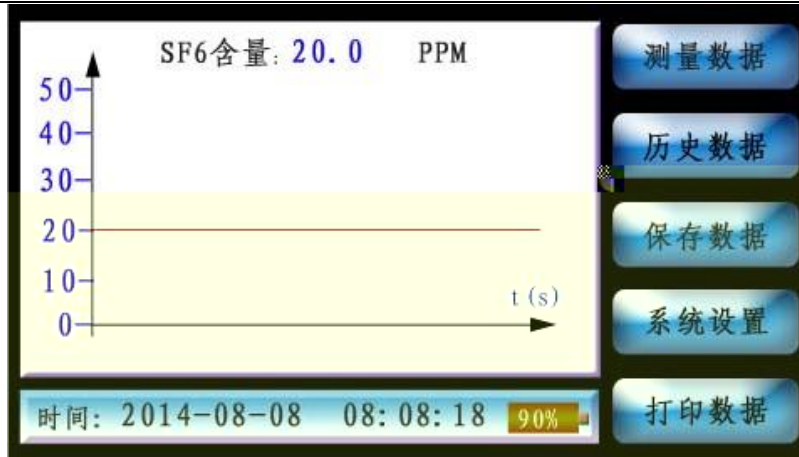

服务宗旨：快速响应，达到满意，超过期望

赫兹电力
HERTZ POWER

产品宗旨：技术领先，质量可靠，轻便易用

服务宗旨：快速响应，达到满意，超过期望

SF6 Leak Detector

With Fine Equipped Power Grid

VRB 3A1409-1

SF6含量：----- PPM	测量曲线
温度：0.0 °C	历史数据
湿度：0.0 %	保存数据
状态：01:18(初始化中...)	系统设置
时间：2014-08-08 08:08:18 90%	打印数据

编号: 1 总条数: 1000
时间: 2014-08-08 08:08:18

SF6含量: 18.2 PPM
温度: 20.8 °C
湿度: 50.2 %

上一条 下一条

时间: 2014-08-08 08:08:18 90%

删除本条
格式化
返回测量
打印数据

Detailed description: A data entry screen showing a list of items. The current item is selected and its details are displayed: ID 1, total 1000 items, date 2014-08-08 08:08:18, SF6 content 18.2 PPM, temperature 20.8 °C, and humidity 50.2%. Navigation buttons for '上一条' (Previous) and '下一条' (Next) are present. A vertical menu on the right offers actions: '删除本条' (Delete this item), '格式化' (Format), '返回测量' (Return to measurement), and '打印数据' (Print data). The status bar at the bottom shows the date, time, and a 90% battery level.